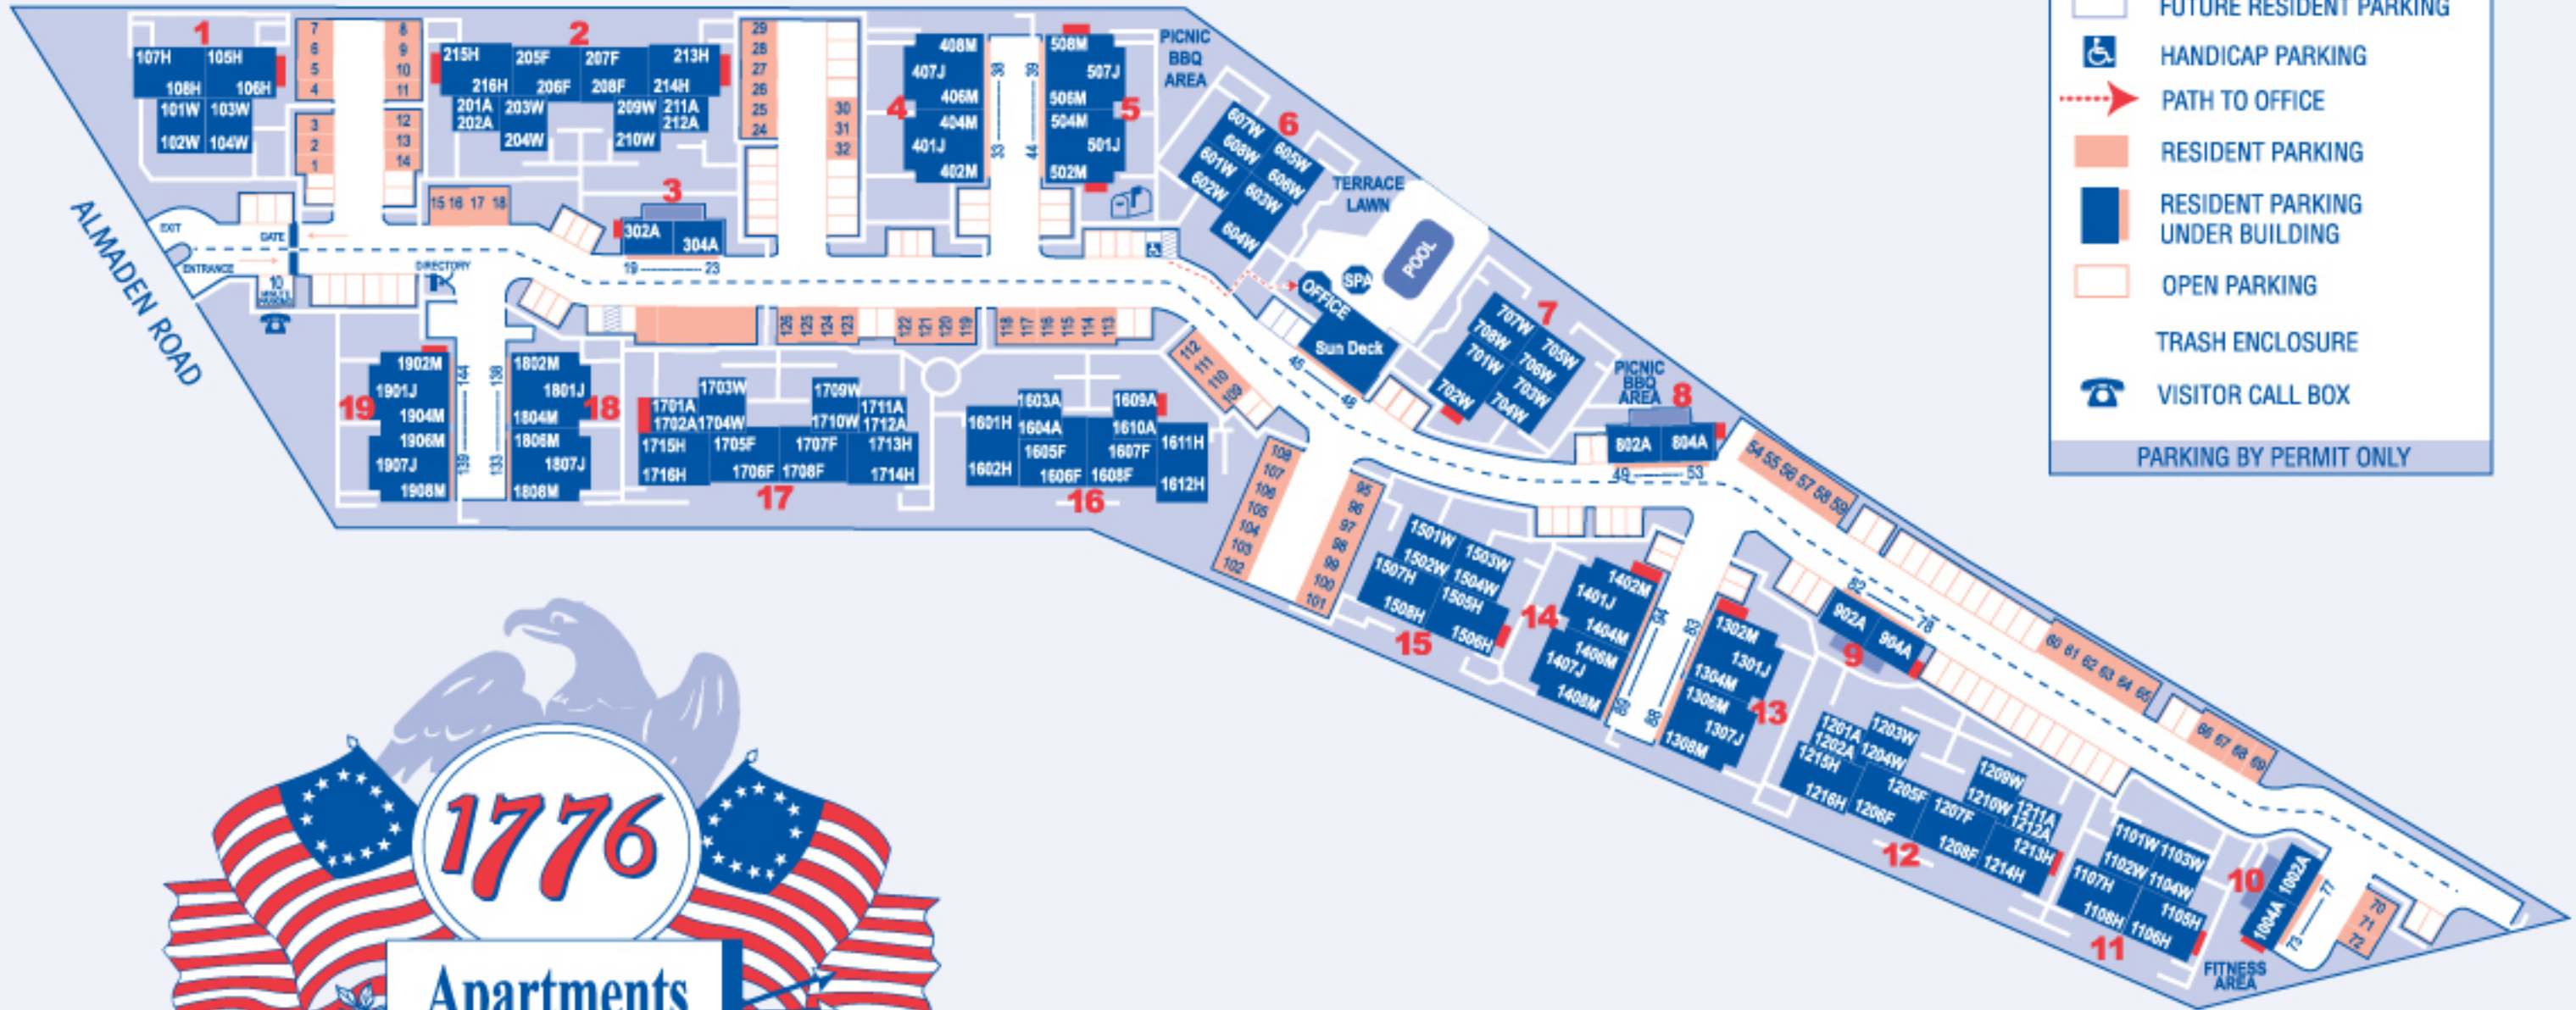

LEGEND		
A	Adams	Studio
F	Franklin	2Beds / 2Baths
H	Hamilton	2Beds / 2Baths
J	Jefferson	1Bed / 1Bath
M	Madison	1Bed / 1Bath
W	Washington	1Bed / 1Bath
	FUTURE RESIDENT PARKING	
	HANDICAP PARKING	
	PATH TO OFFICE	
	RESIDENT PARKING	
	RESIDENT PARKING UNDER BUILDING	
	OPEN PARKING	
	TRASH ENCLOSURE	
	VISITOR CALL BOX	
PARKING BY PERMIT ONLY		