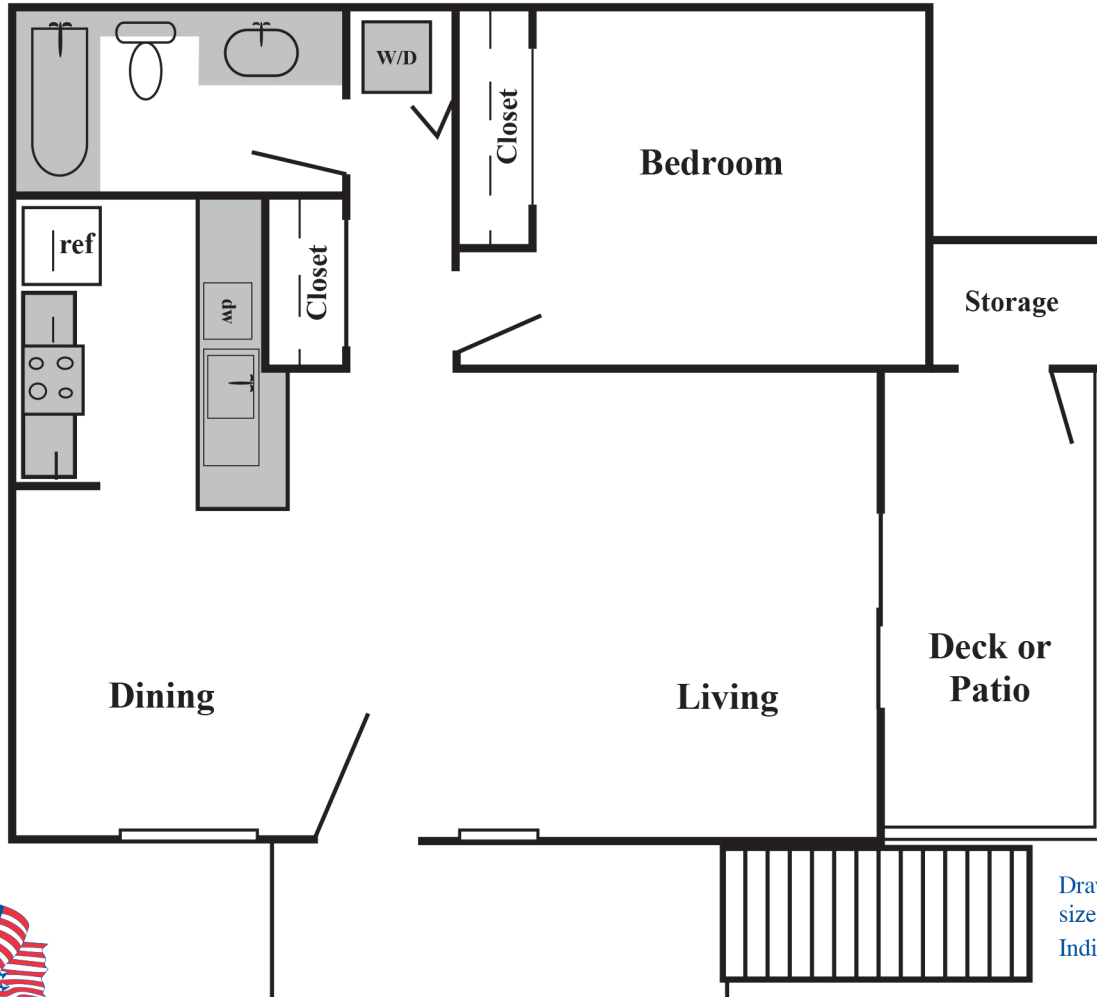

THE WASHINGTON

1 BEDROOM / 1 BATH 653 SQ. FT.

Drawings not to scale
sizes are approximate.
Individual units may vary.

Washington:

This one-bedroom apartment features adjoining living and dining areas, and a private deck or patio with locking storage closet. A kitchen-bar counter opens to the living area for casual dining or easy conversation and entertaining. The bedroom includes a closet with optional mirrored doors and a closet just across the hall for added storage. The included washer-dryer completes the convenience of this cozy apartment home. The private, enclosed garage features a remote control opener and optional security latch.