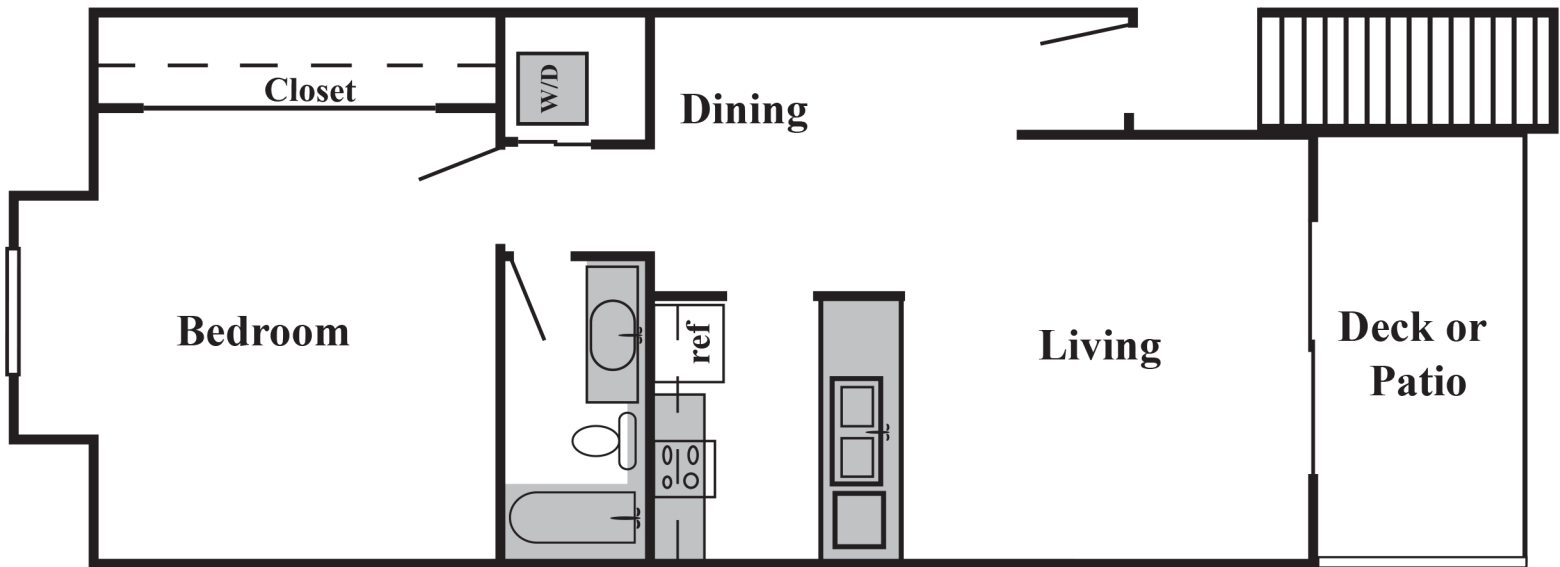

# THE MADISON

1 BEDROOM / 1 BATH 724 OR 754 SQ. FT.

Drawings not to scale  
sizes are approximate.  
Individual units may vary.

## Madison:

This sleek one-bedroom apartment includes a free-flowing kitchen, living room and dining area, and a private deck or patio. A long, raised kitchen-bar counter opens to the living room for light and easy conversation, and entertaining. The large bedroom includes a full-wall-length closet with optional mirrored doors and a limited number include an alcove with a large window ideal for a desk or seating arrangement. The double-sink vanity in the bathroom provides generous counter space with plenty of bathroom storage. And, for those on-the-go the included full-size washer and dryer makes an efficient job of laundry.