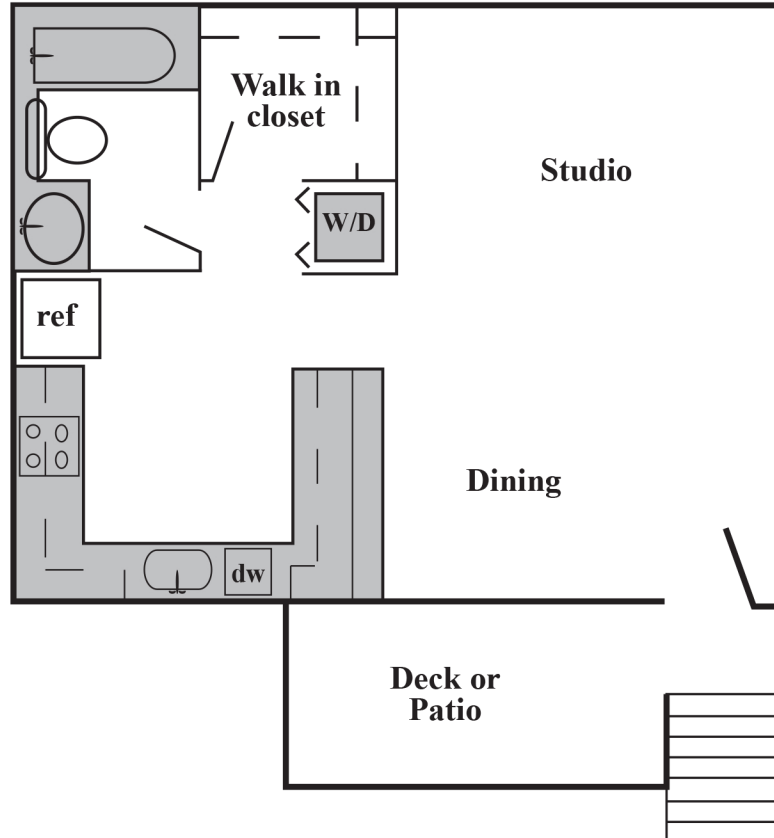

THE ADAMS

STUDIO APARTMENT 432 or 447 SQ. FT.

Drawings not to scale
sizes are approximate.
Individual units may vary.

Adams:

This smart studio apartment includes a large kitchen with full-size refrigerator, kitchen-nook dining area and a walk-in closet. Also included in every apartment home are a washer/dryer and a deck. A limited number also include an alcove with a large window in the living area ideal for a desk or seating arrangement. The private, enclosed garage features a remote control opener and optional security latch.